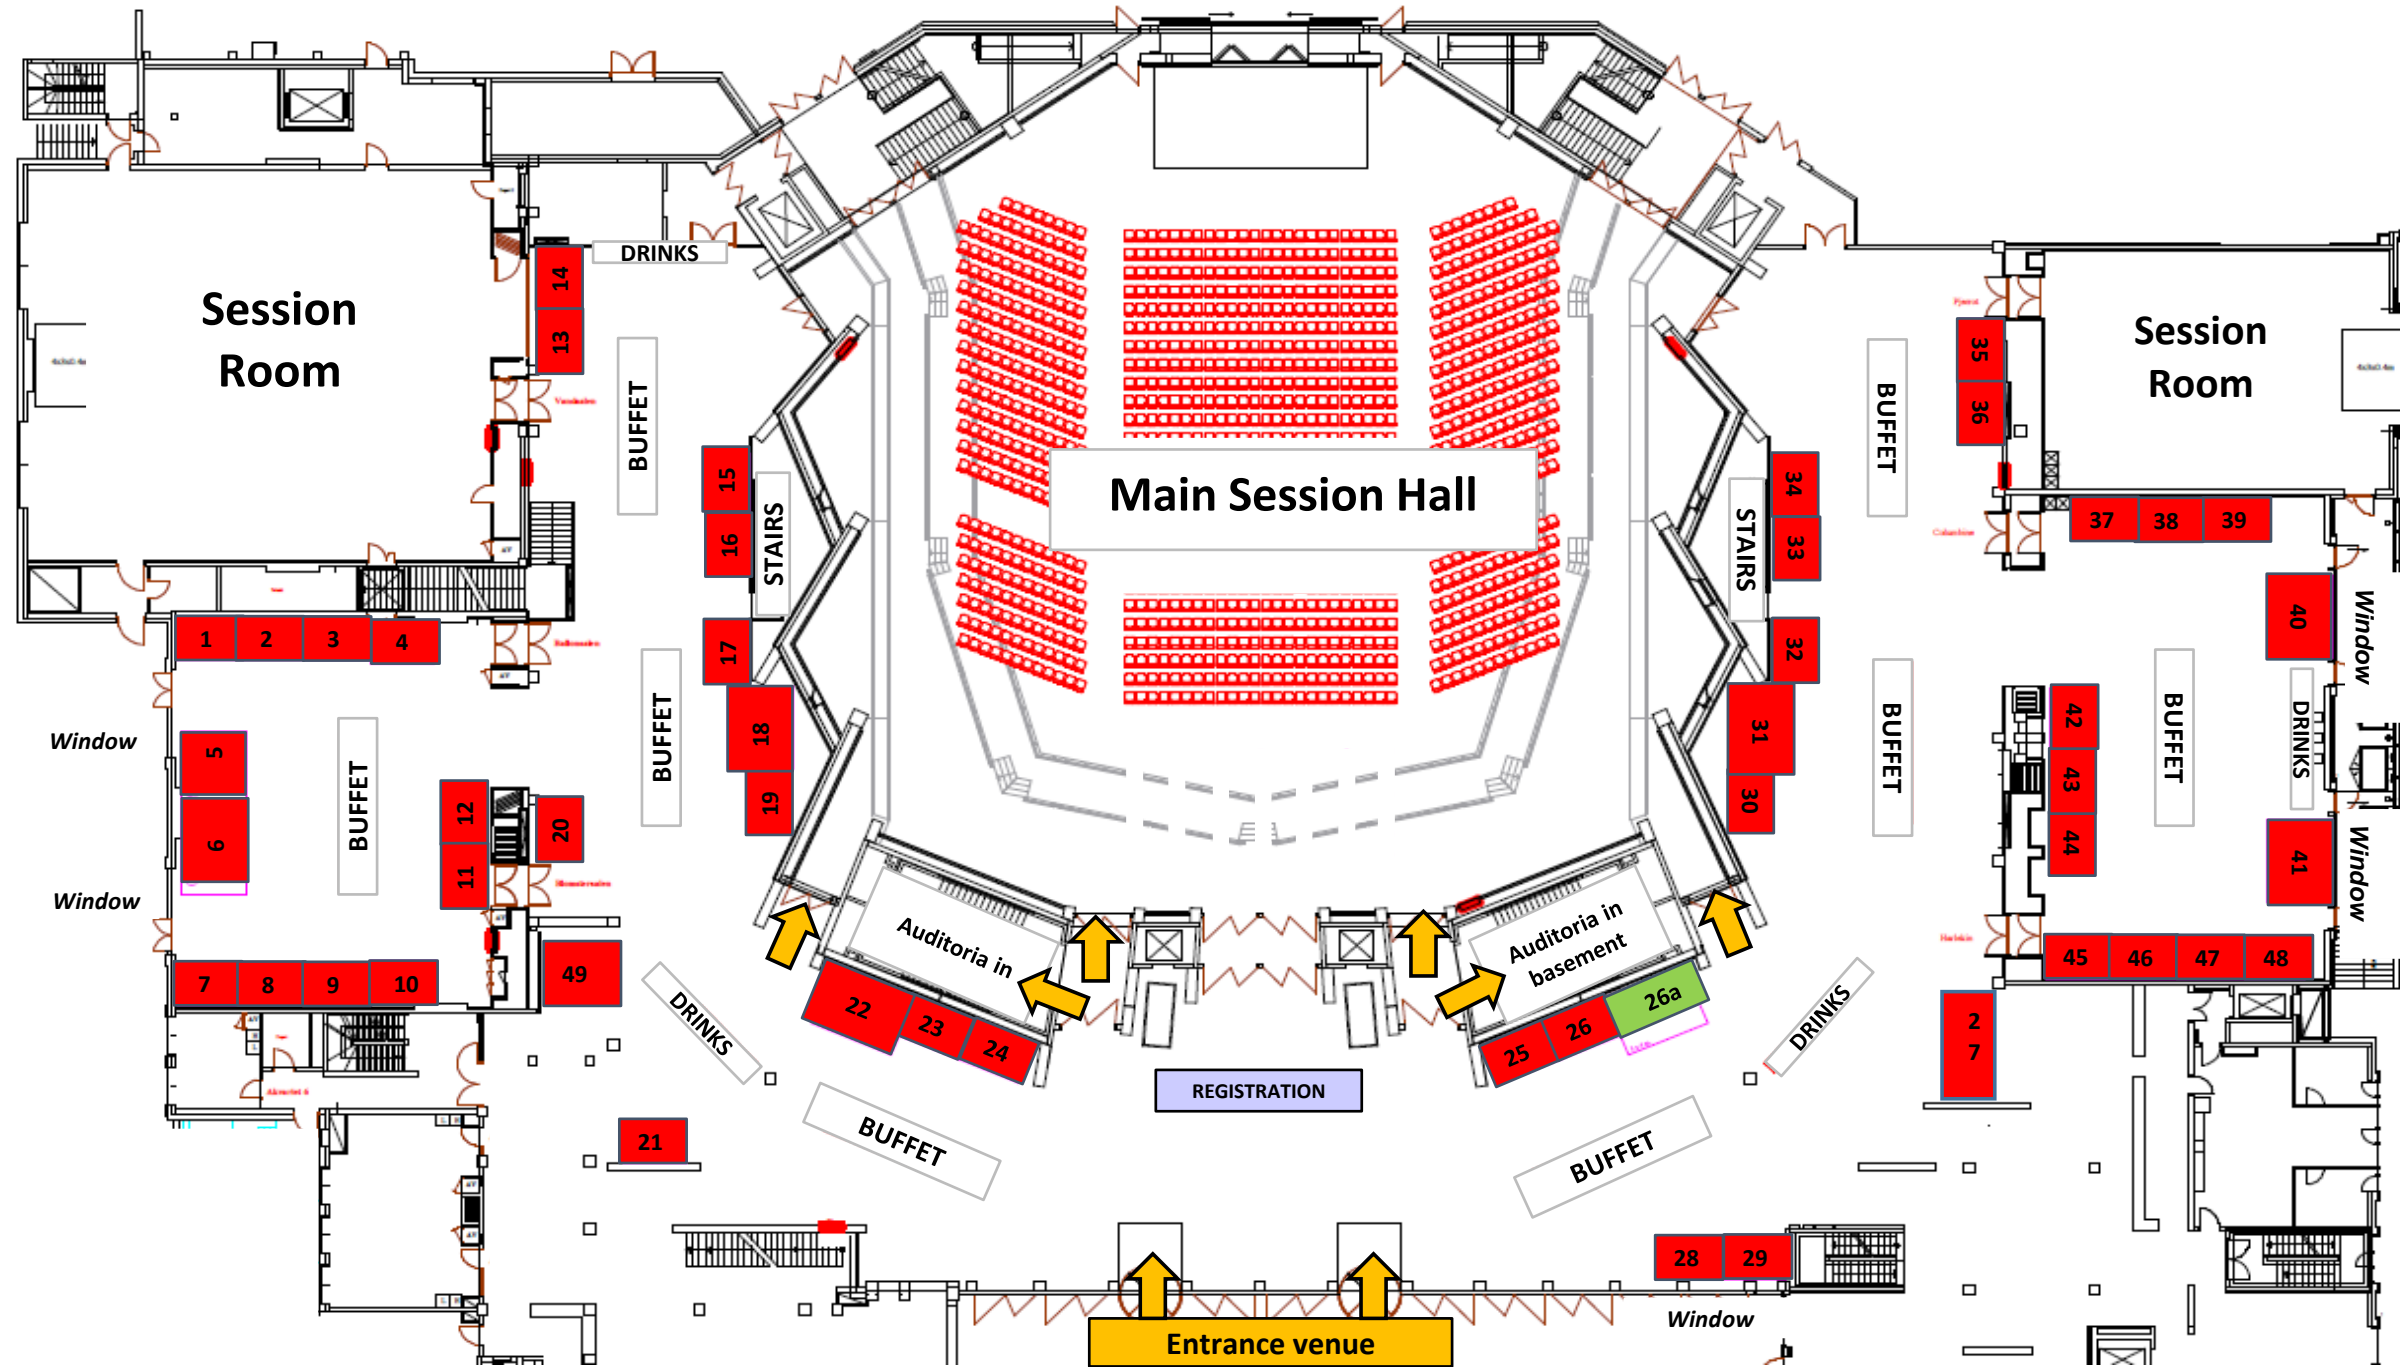

Tivoli Congress Center
Ground floor level

Area 1 Area 2 Area 3

RED = BOOKED

Area 1 is accessible for other hotel guests.

Small booths: 6 m2 - Large booths: 12 m2. Request for other sizes